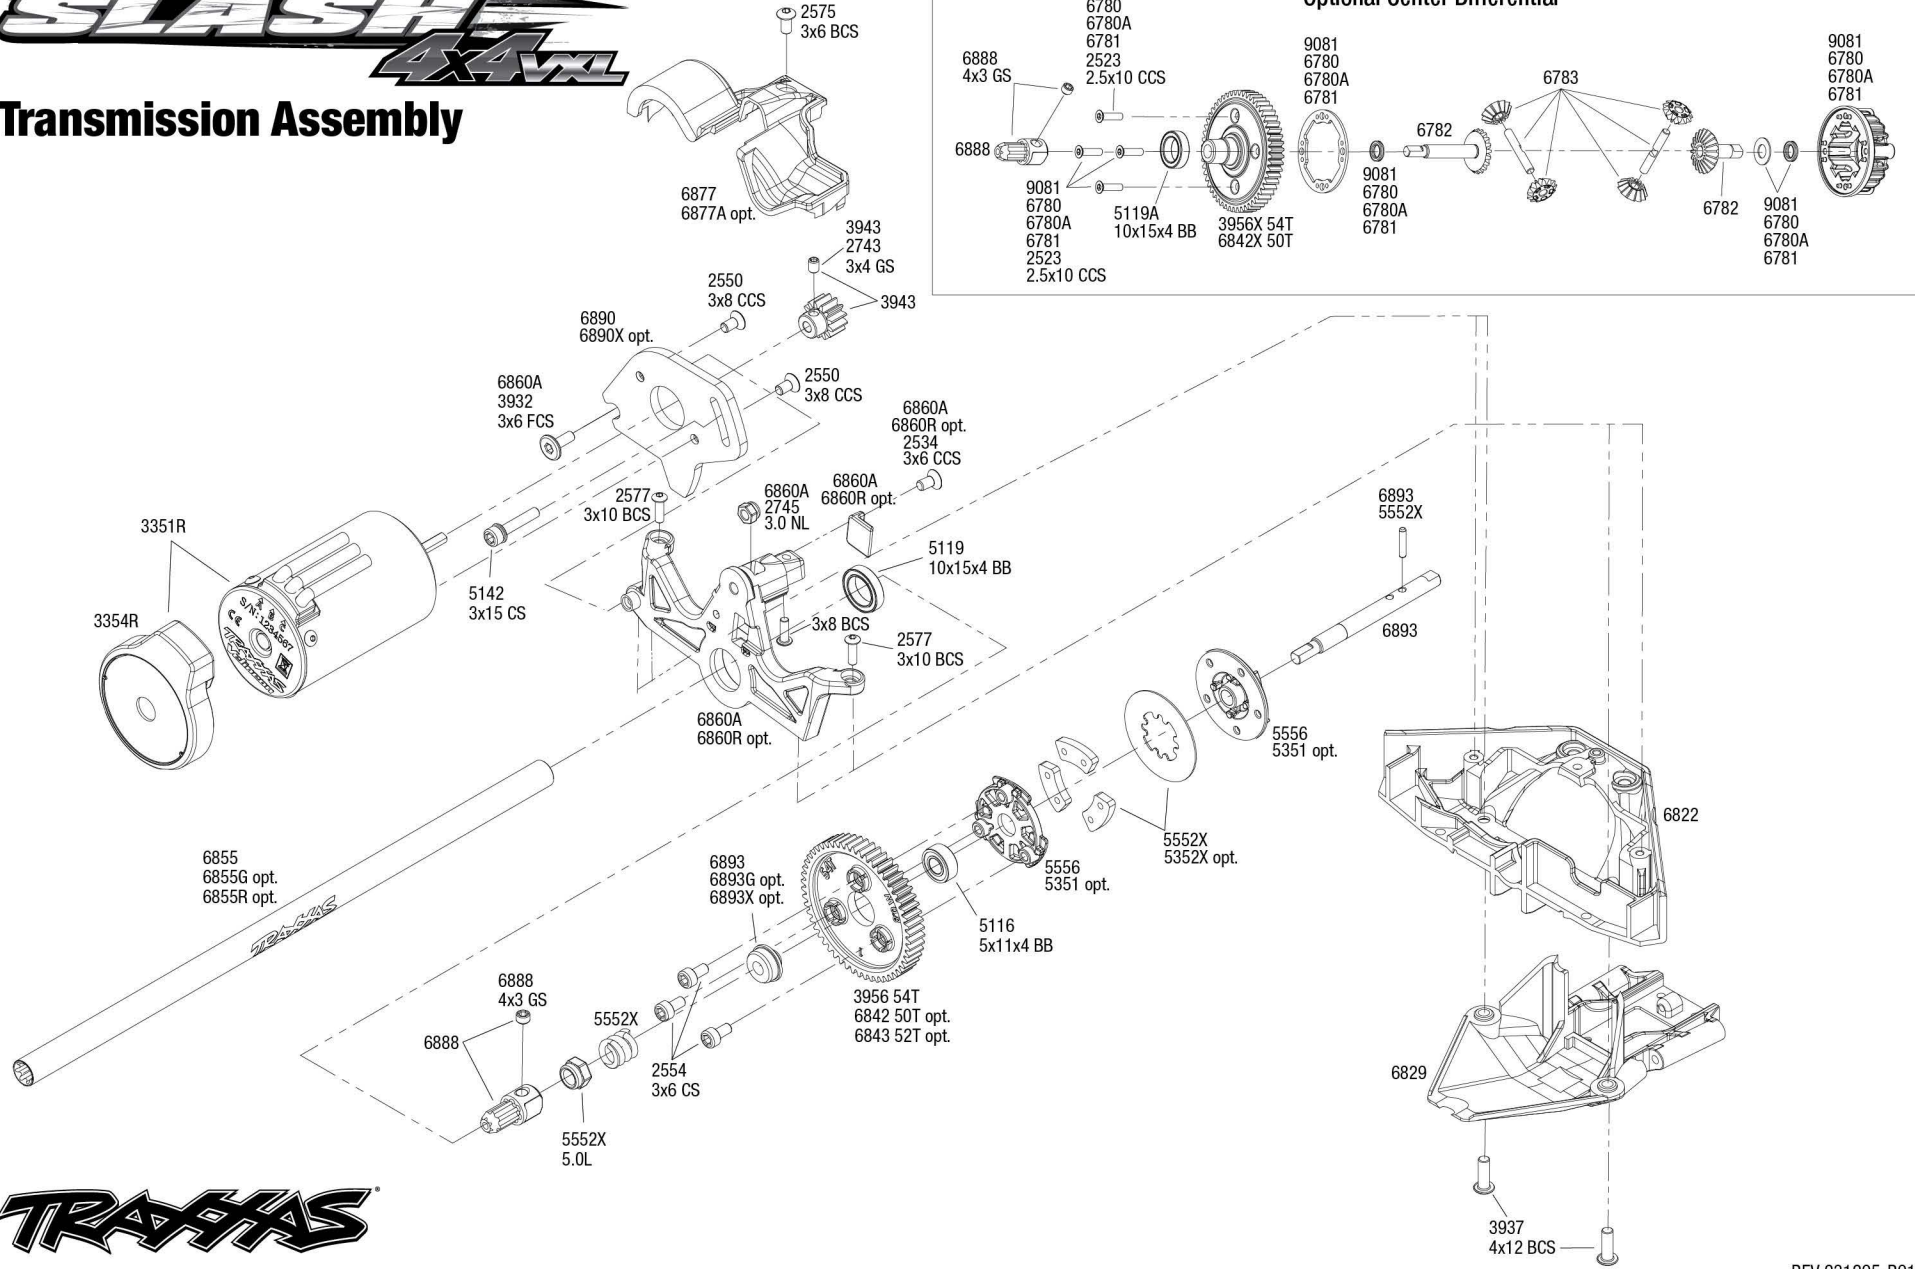

Transmission Assembly

See Parts List for a complete listing of optional accessories.

REV 231205-R01
Specifications on this page are subject to change without notice. Every attempt has been made to ensure the accuracy of this drawing, however Traxxas cannot be held responsible for typographical or other errors.