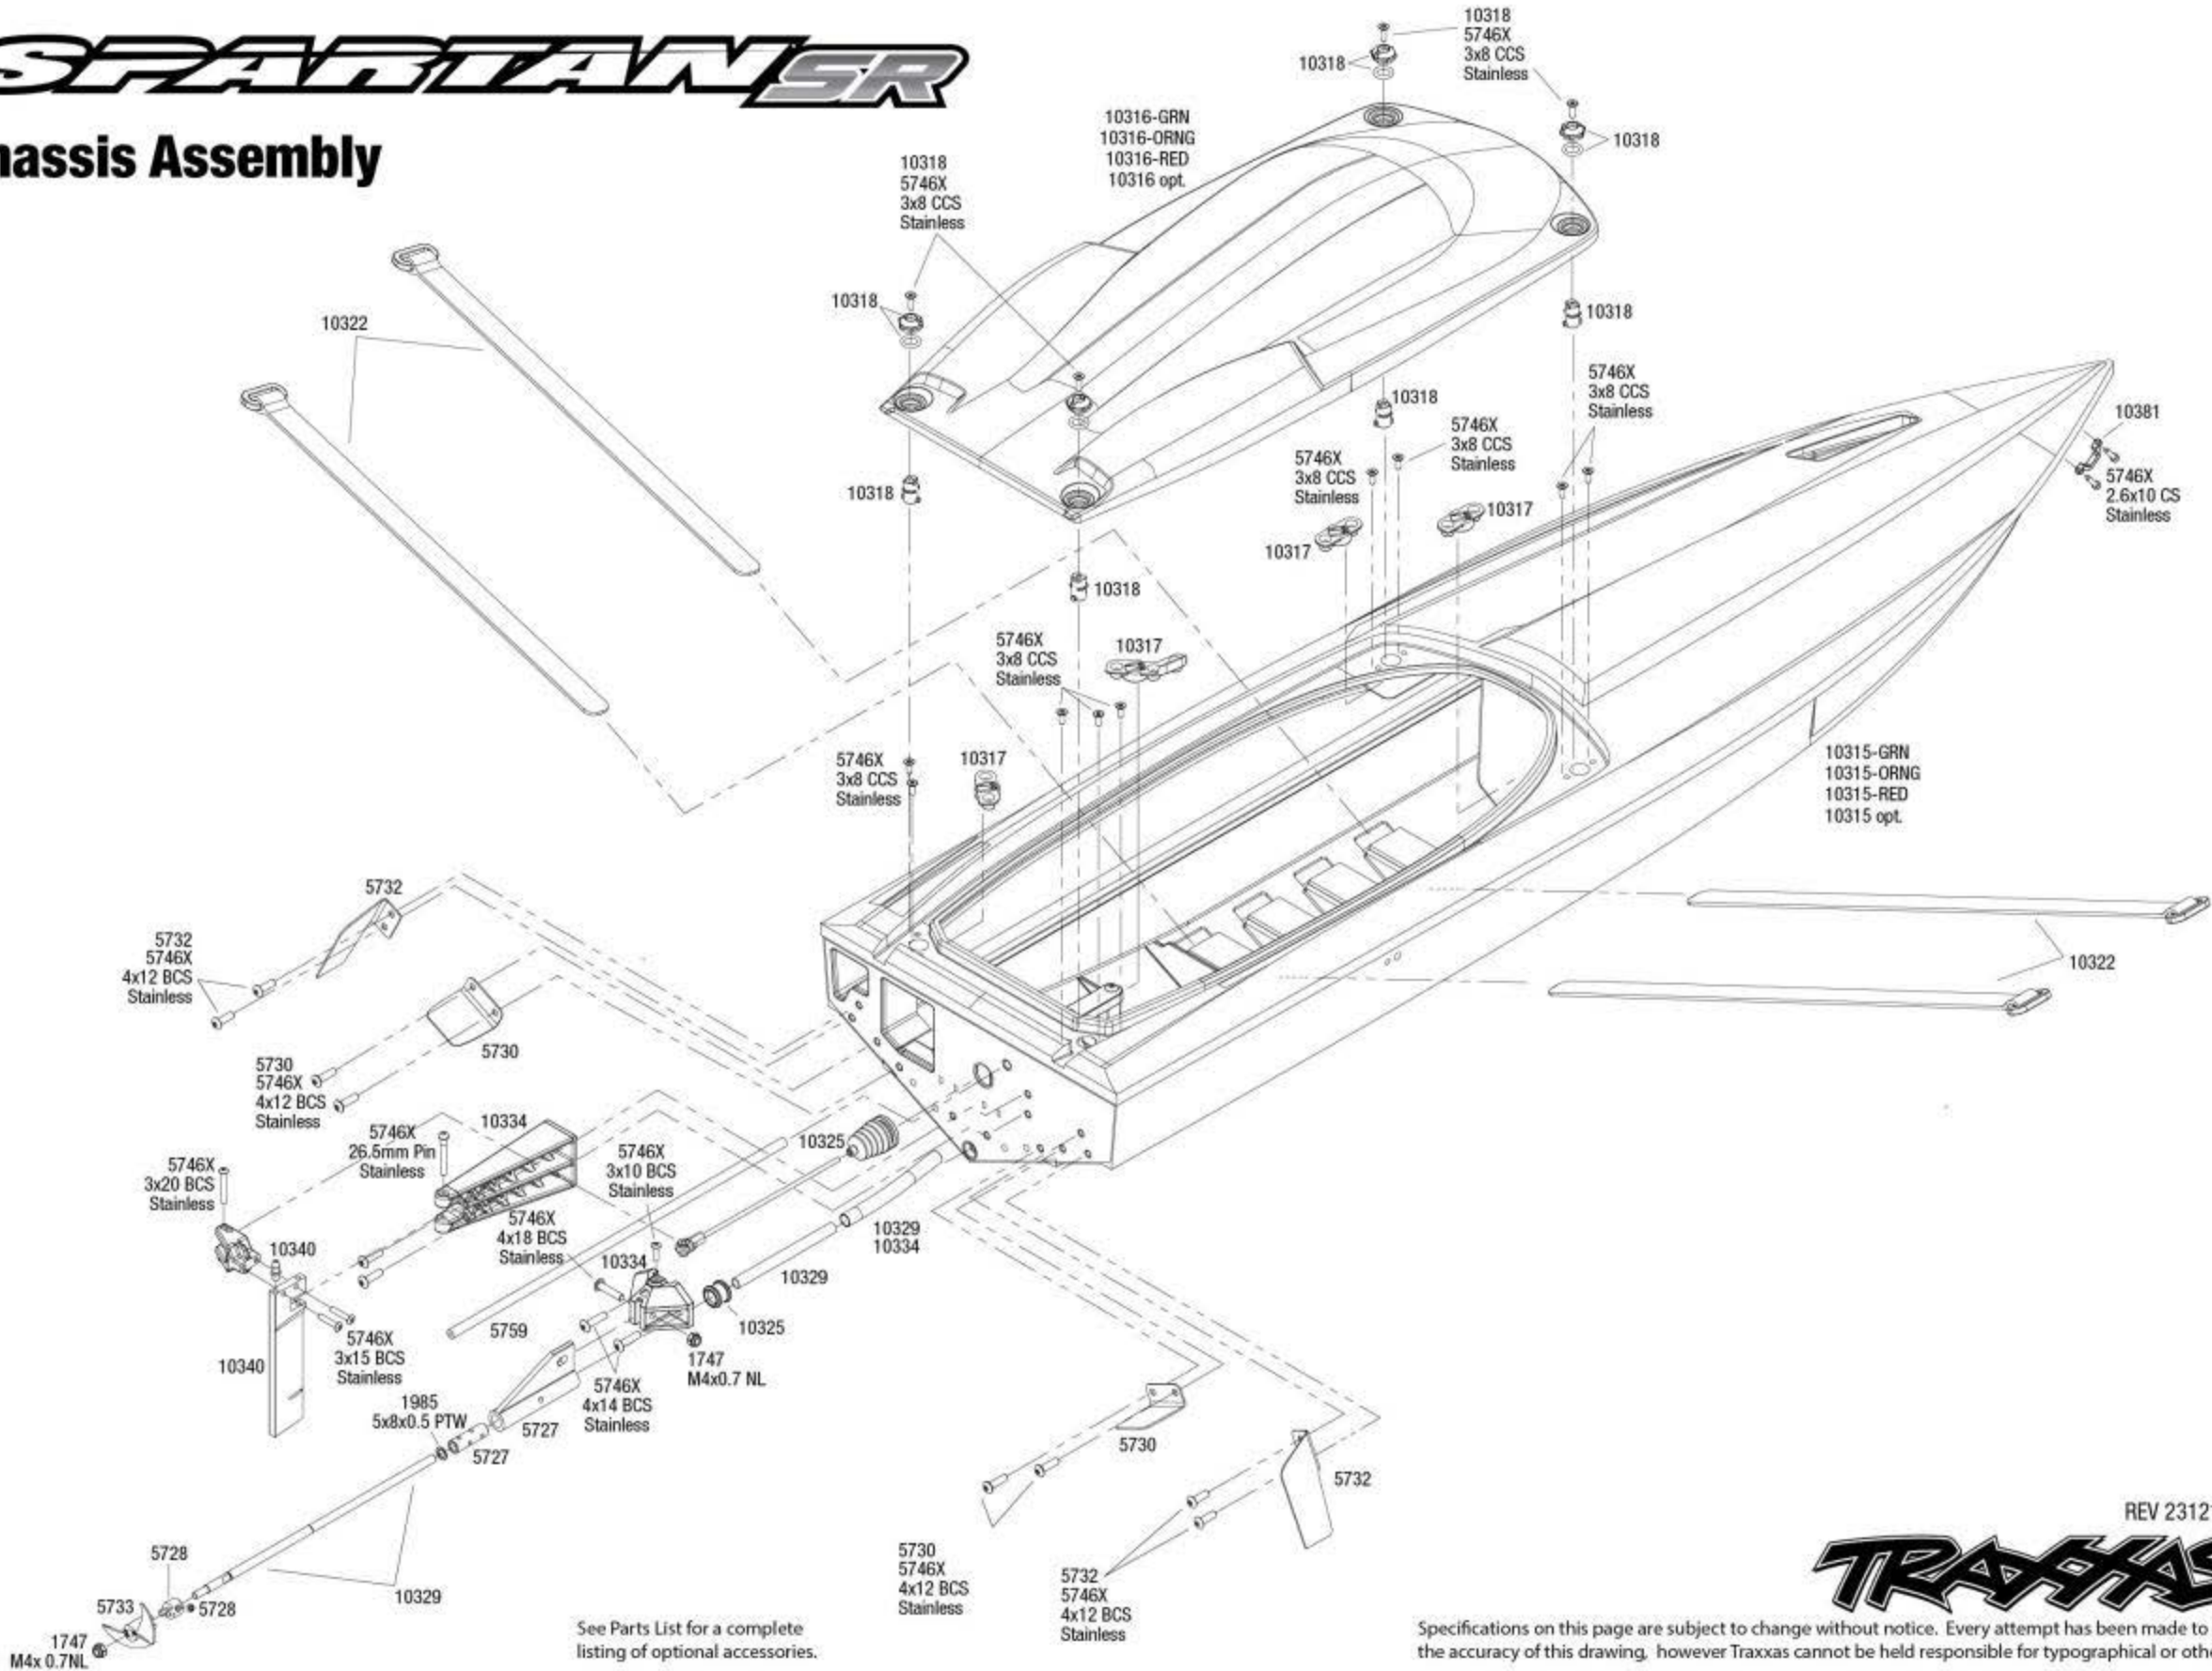

SPARTAN SR

Chassis Assembly

See Parts List for a complete listing of optional accessories.

REV 231212-R00

Specifications on this page are subject to change without notice. Every attempt has been made to ensure the accuracy of this drawing, however Traxxas cannot be held responsible for typographical or other errors.

Front Assembly