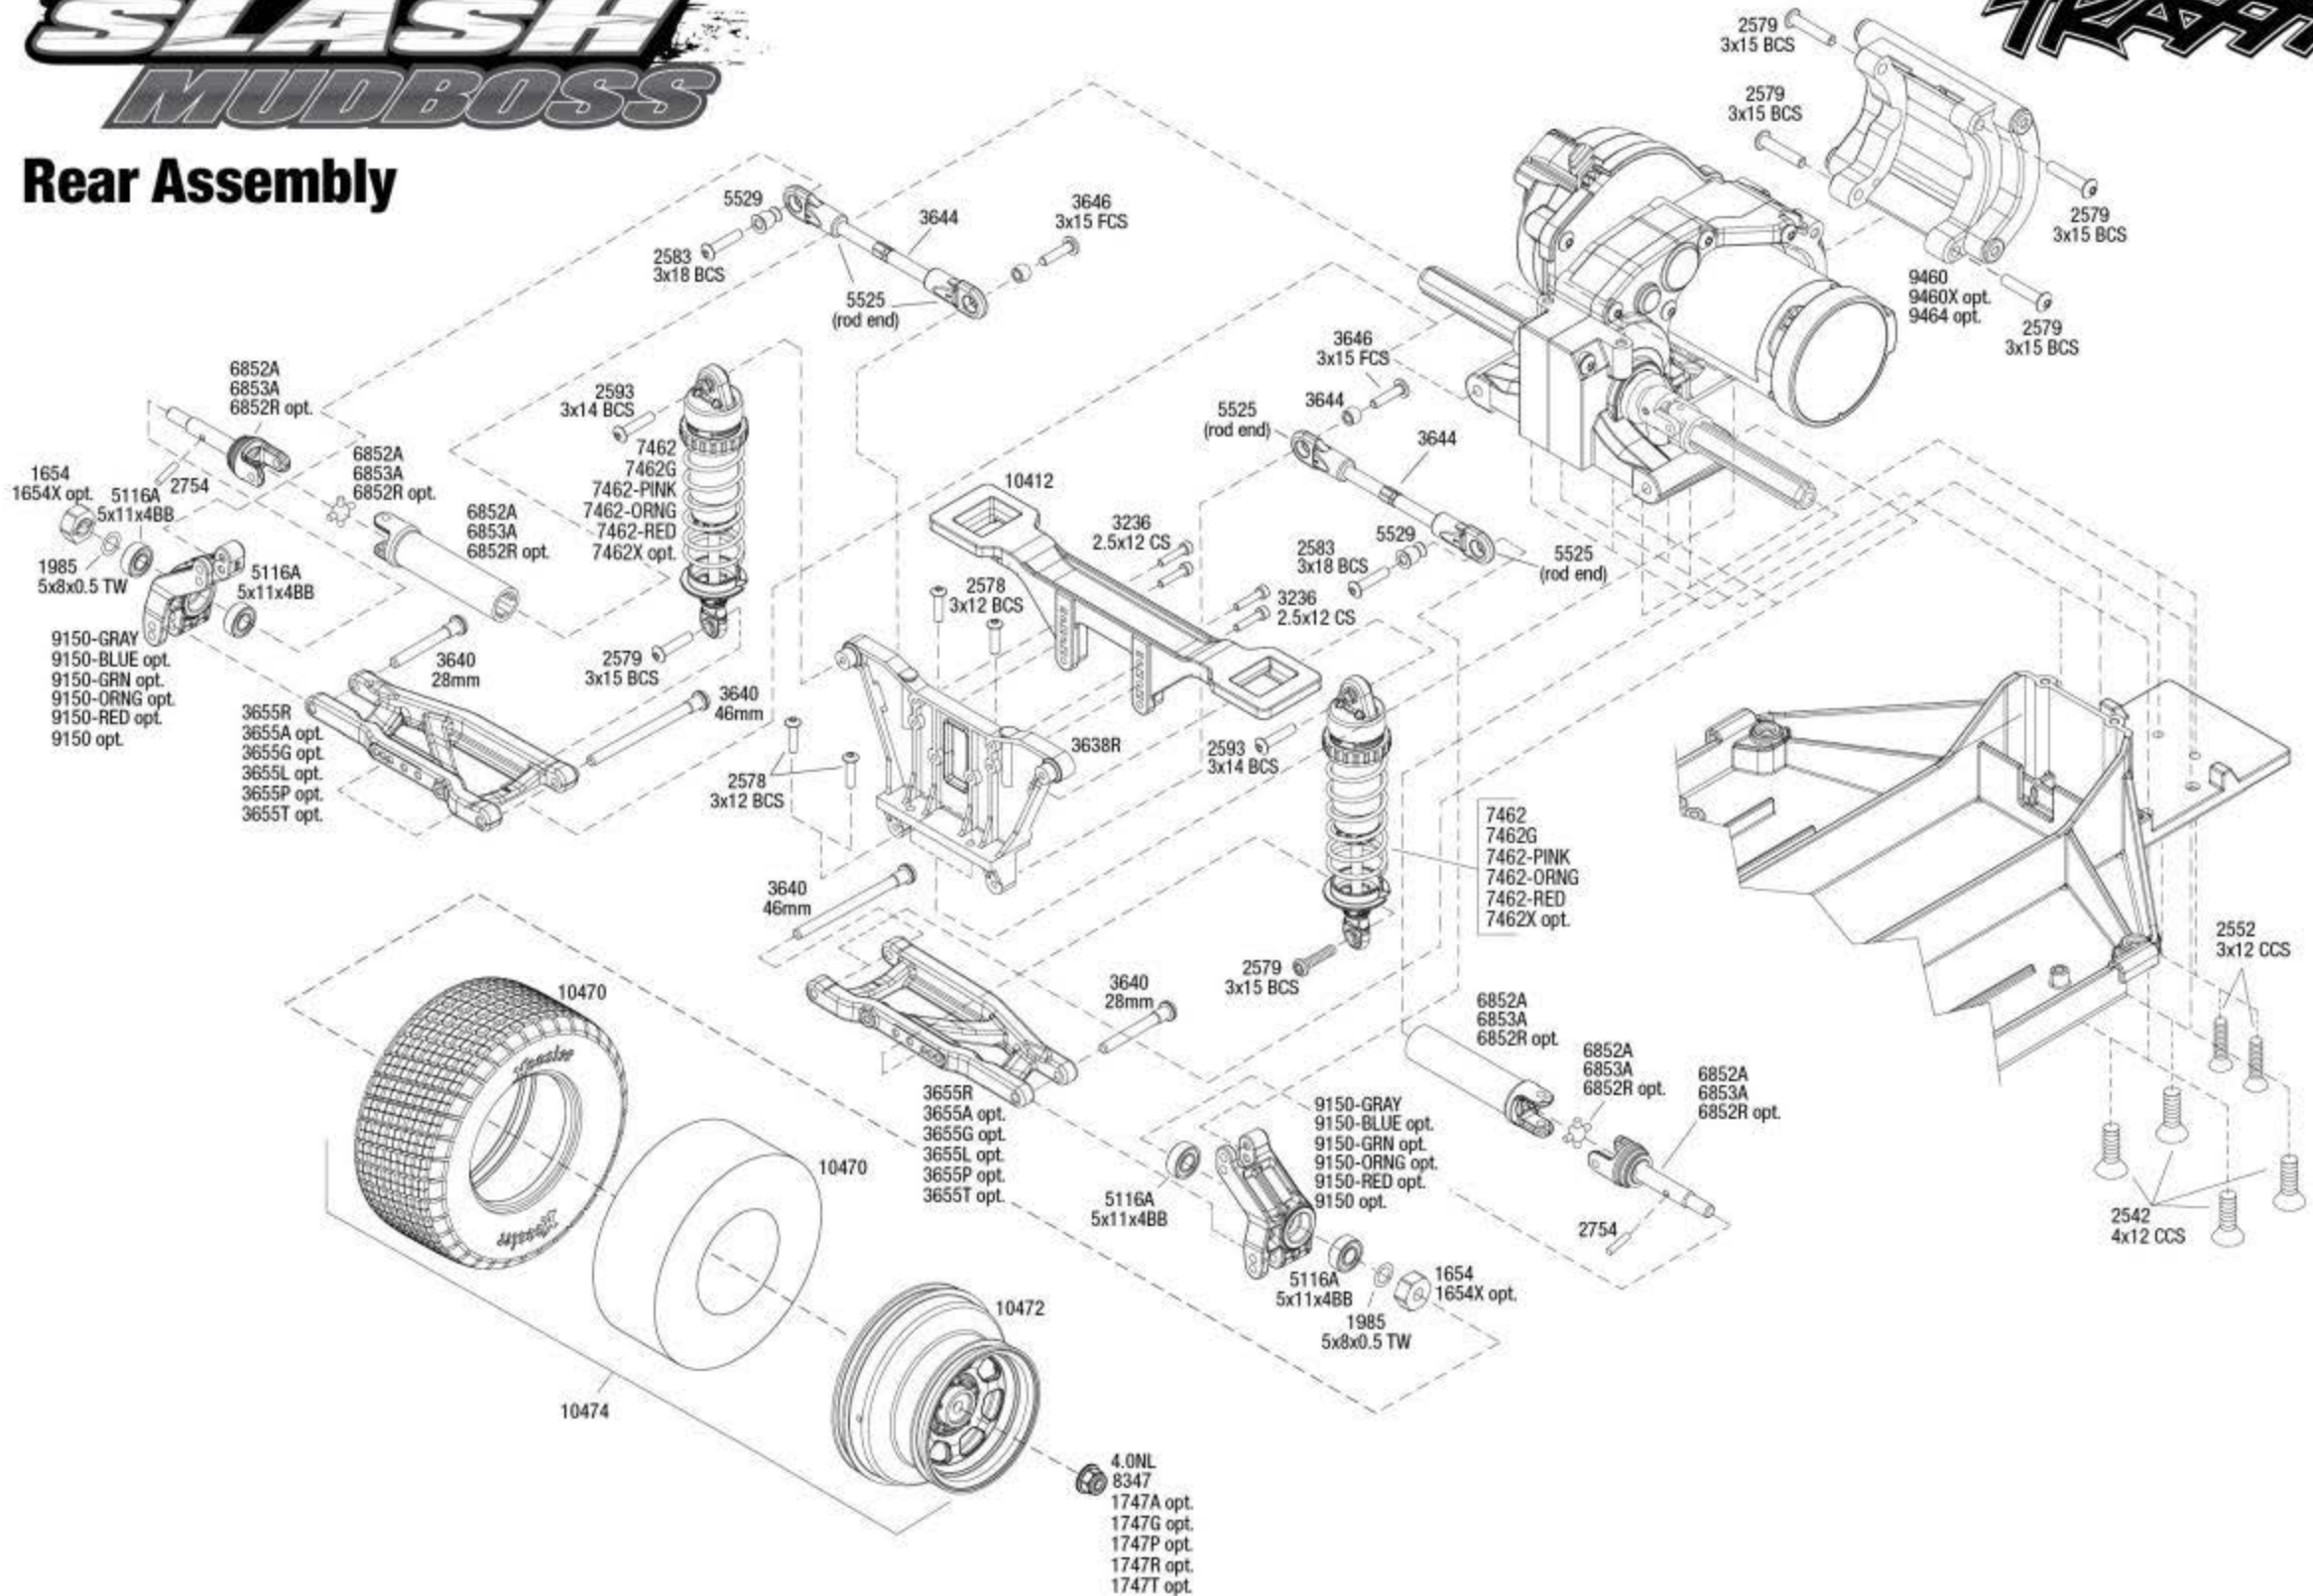

SLASH MUDBOSS

TRAXXAS

Rear Assembly

See Parts List for a complete listing of optional accessories.

REV 240318-R01
Specifications on this page are subject to change without notice. Every attempt has been made to ensure the accuracy of this drawing; however, Traxxas cannot be held responsible for typographical or other errors.