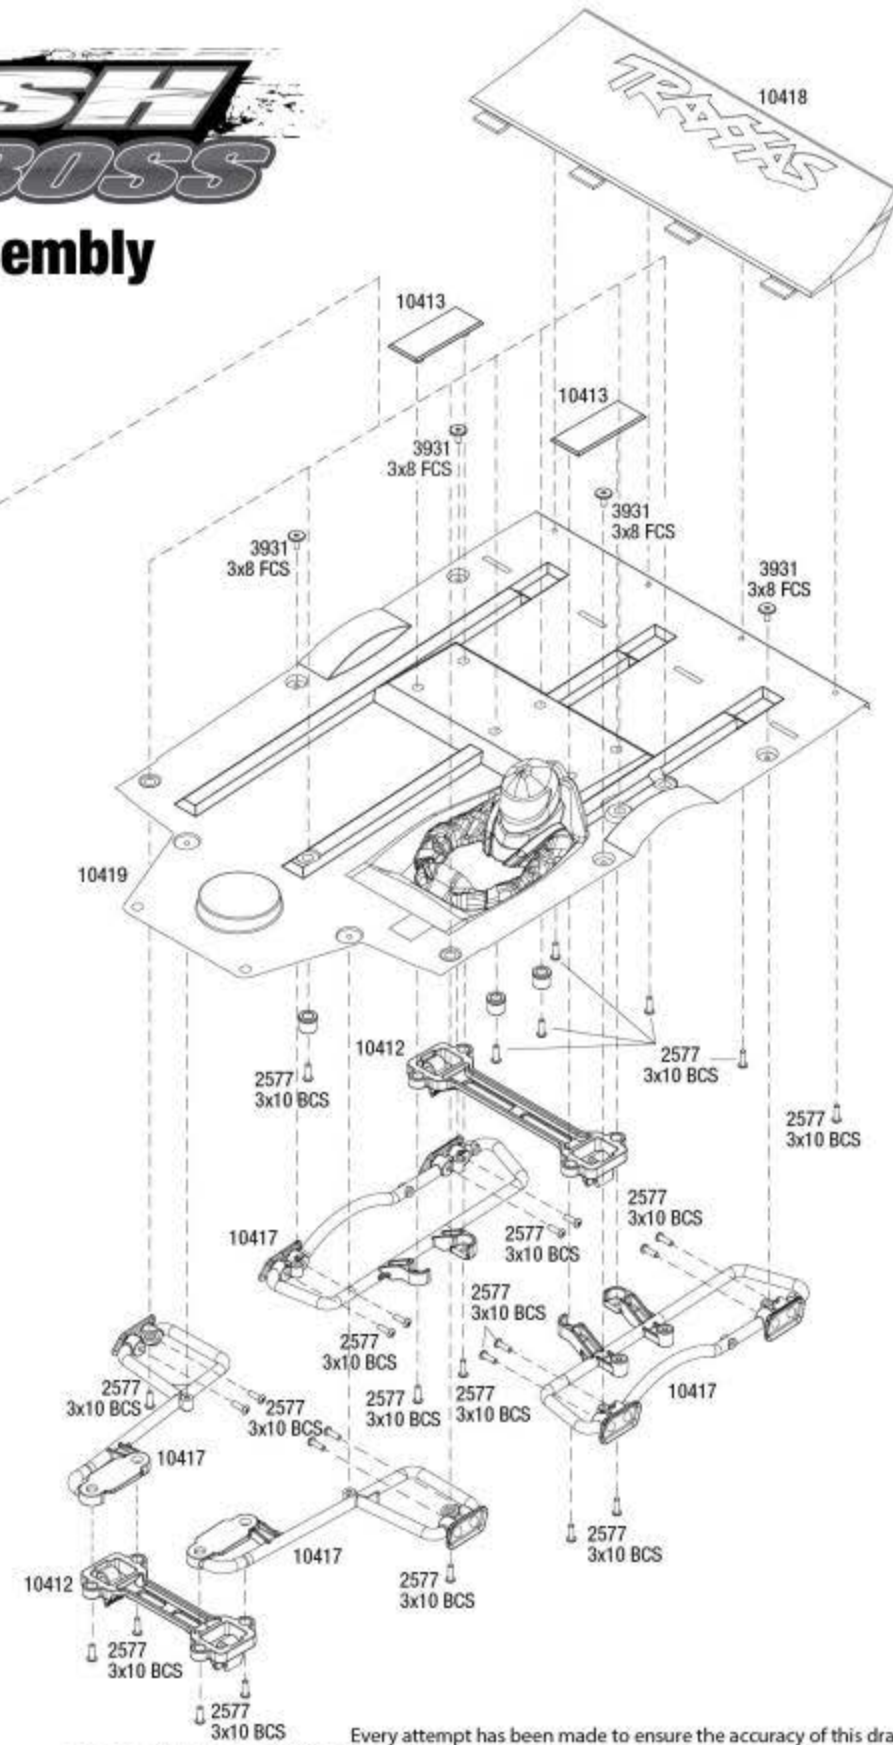

SLASH MUDBOSS

Body Assembly

REV 240318-R01

TRAXXAS

See Parts List for a complete listing of optional accessories.

Every attempt has been made to ensure the accuracy of this drawing; however, Traxxas cannot be held responsible for typographical or other errors. See Parts List for a complete listing of optional accessories.

SLASH MUDBOSS

Chassis Assembly

See Parts List for a complete listing of optional accessories.

Specifications on this page are subject to change without notice. Every attempt has been made to ensure the accuracy of this drawing; however, Traxxas cannot be held responsible for typographical or other errors.

SLASH MUDBOSS

TRAXXAS

Rear Assembly

See Parts List for a complete listing of optional accessories.

REV 240318-R01
Specifications on this page are subject to change without notice. Every attempt has been made to ensure the accuracy of this drawing; however, Traxxas cannot be held responsible for typographical or other errors.