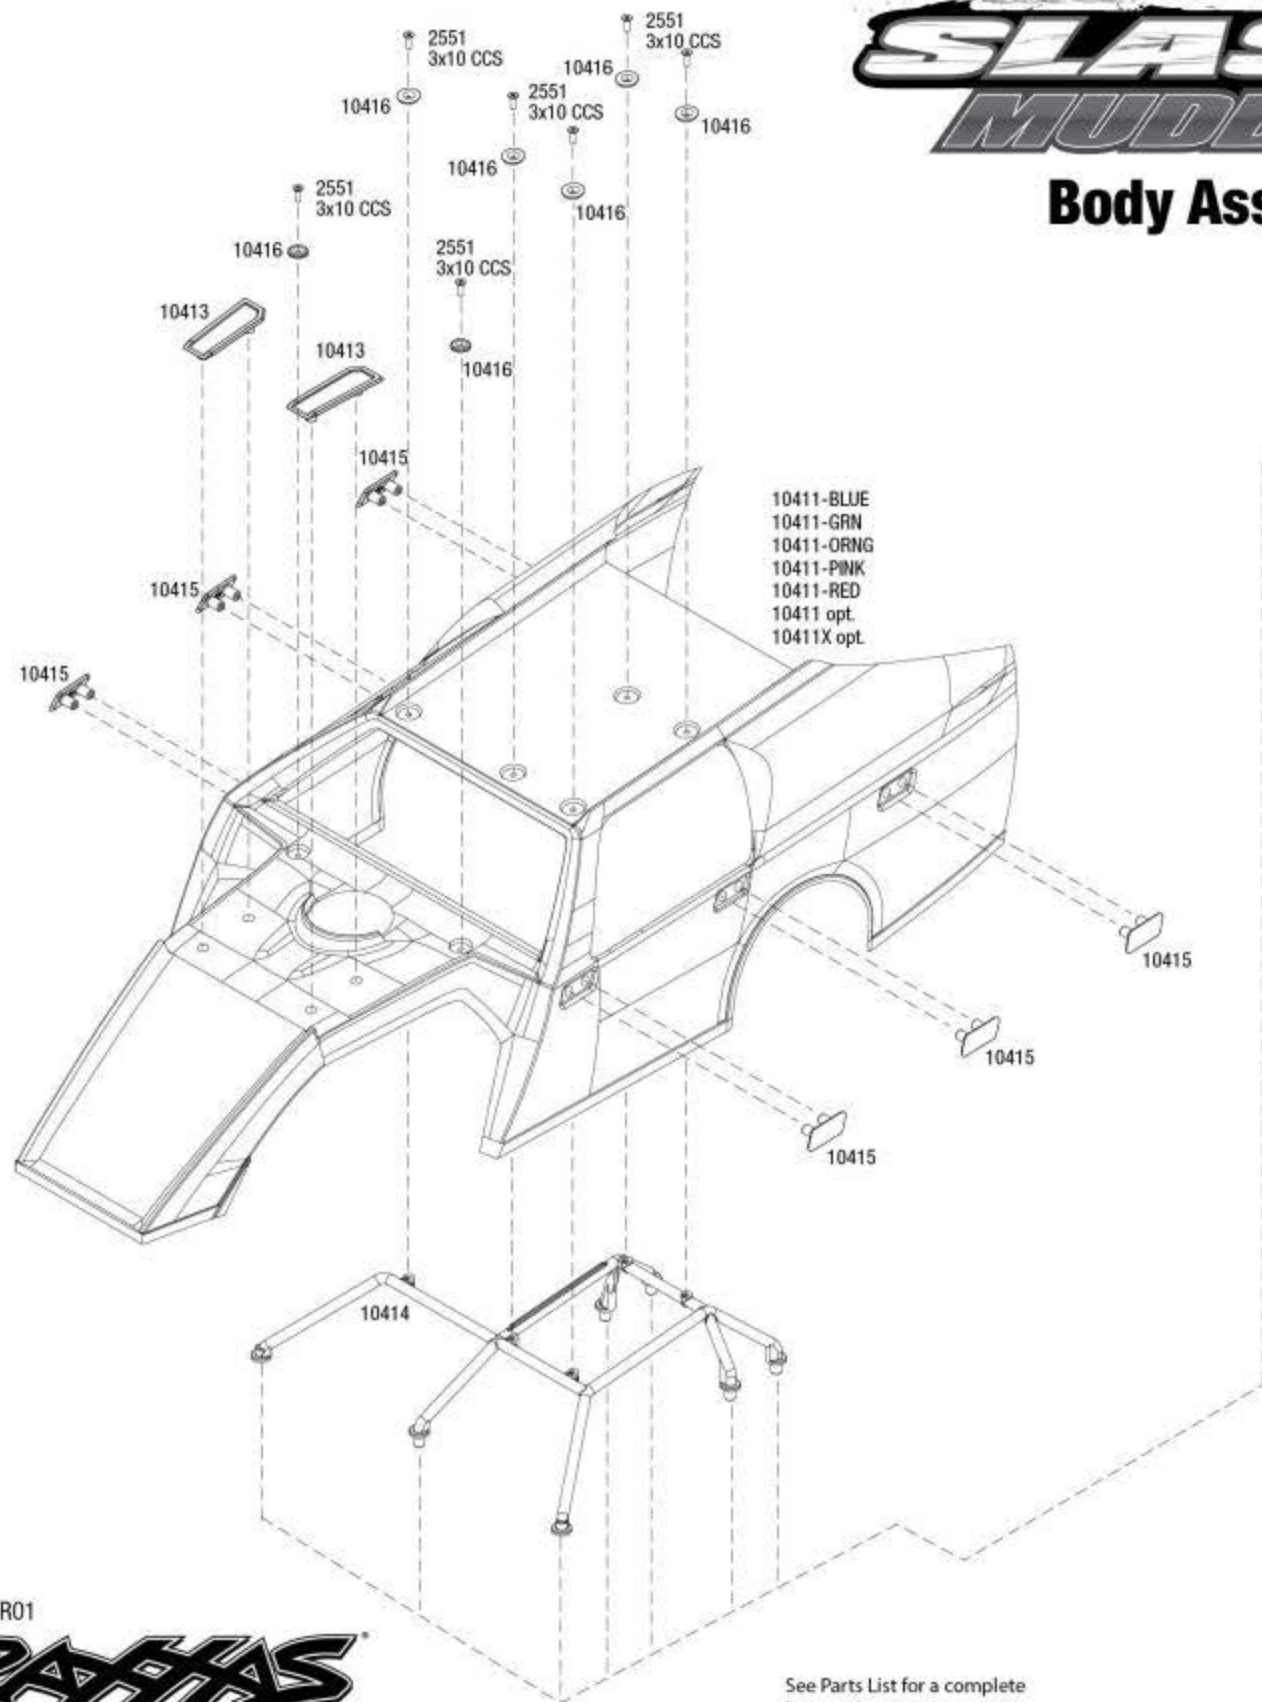

SLASH MUDBOSS

Body Assembly

REV 240318-R01

TRAXXAS

See Parts List for a complete listing of optional accessories.

Every attempt has been made to ensure the accuracy of this drawing; however, Traxxas cannot be held responsible for typographical or other errors. See Parts List for a complete listing of optional accessories.

SLASH MUDBOSS

Chassis Assembly

See Parts List for a complete listing of optional accessories.

Specifications on this page are subject to change without notice. Every attempt has been made to ensure the accuracy of this drawing; however, Traxxas cannot be held responsible for typographical or other errors.