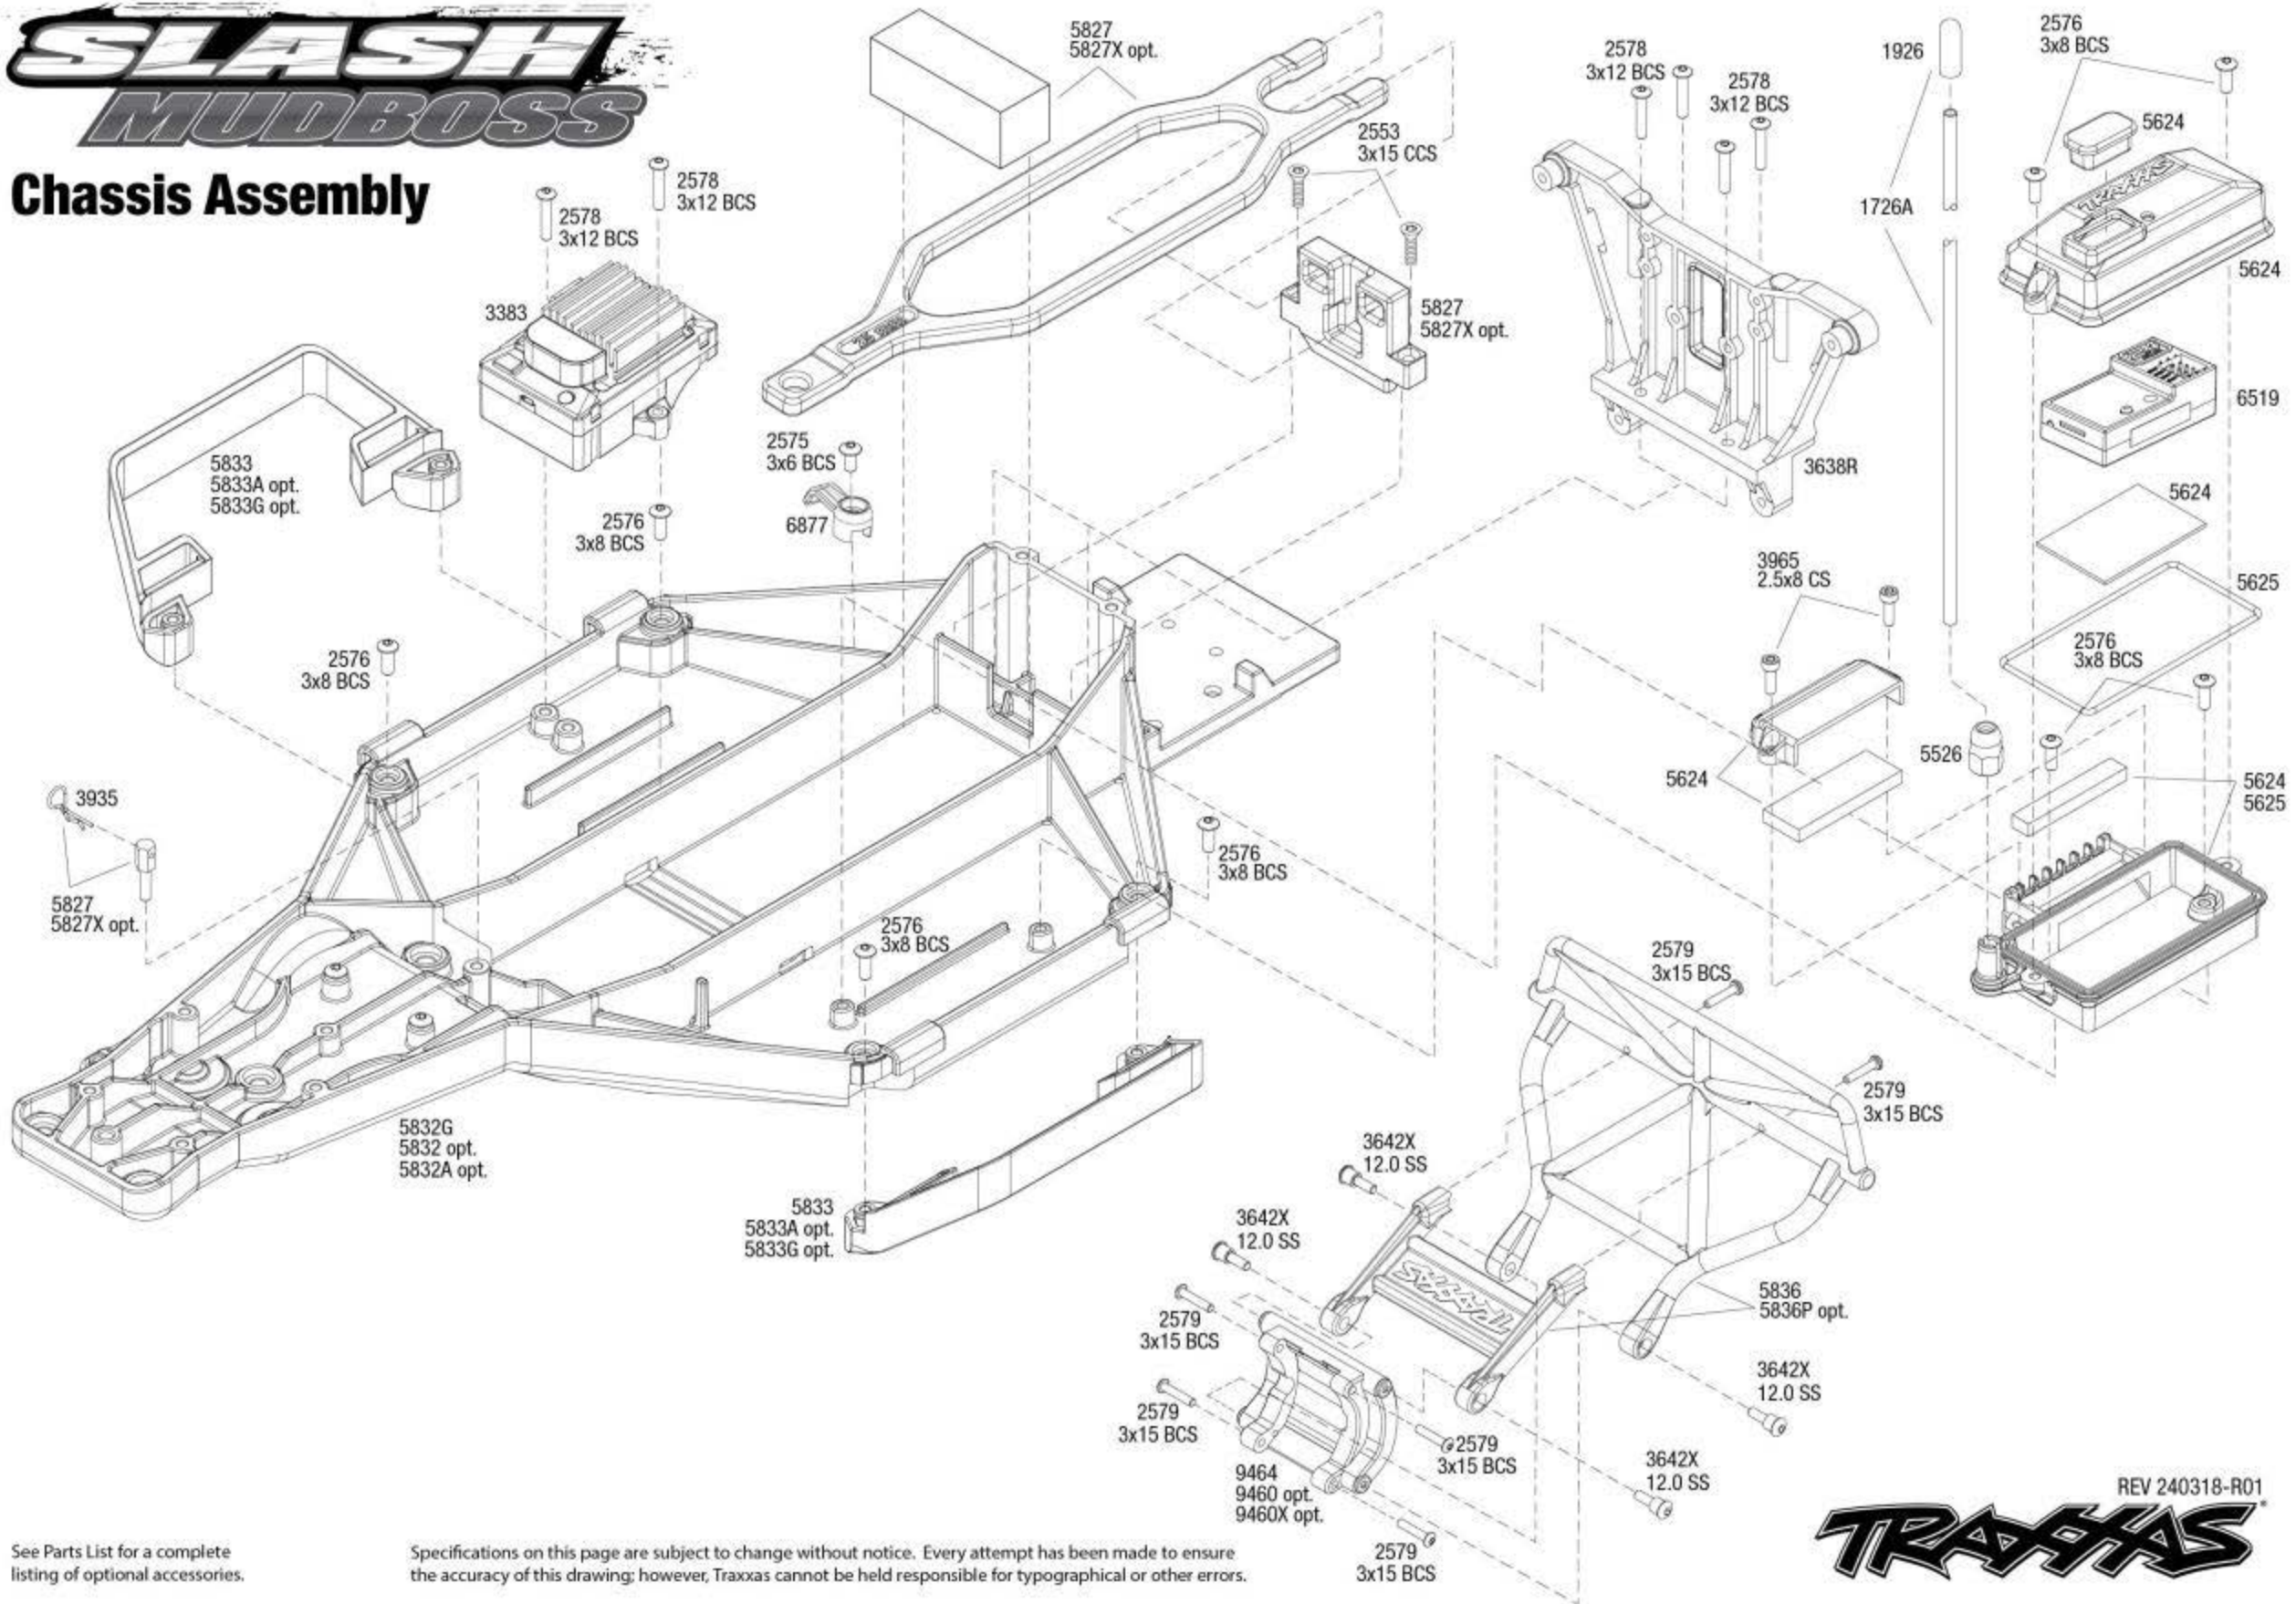

SLASH MUDBOSS

Body Assembly

REV 240318-R01

TRAXXAS

See Parts List for a complete listing of optional accessories.

Every attempt has been made to ensure the accuracy of this drawing; however, Traxxas cannot be held responsible for typographical or other errors. See Parts List for a complete listing of optional accessories.

SLASH MUDBOSS

Chassis Assembly

See Parts List for a complete listing of optional accessories.

Specifications on this page are subject to change without notice. Every attempt has been made to ensure the accuracy of this drawing; however, Traxxas cannot be held responsible for typographical or other errors.

SLASH MUDBOSS

TRAXXAS

Rear Assembly

See Parts List for a complete listing of optional accessories.

REV 240318-R01
Specifications on this page are subject to change without notice. Every attempt has been made to ensure the accuracy of this drawing; however, Traxxas cannot be held responsible for typographical or other errors.