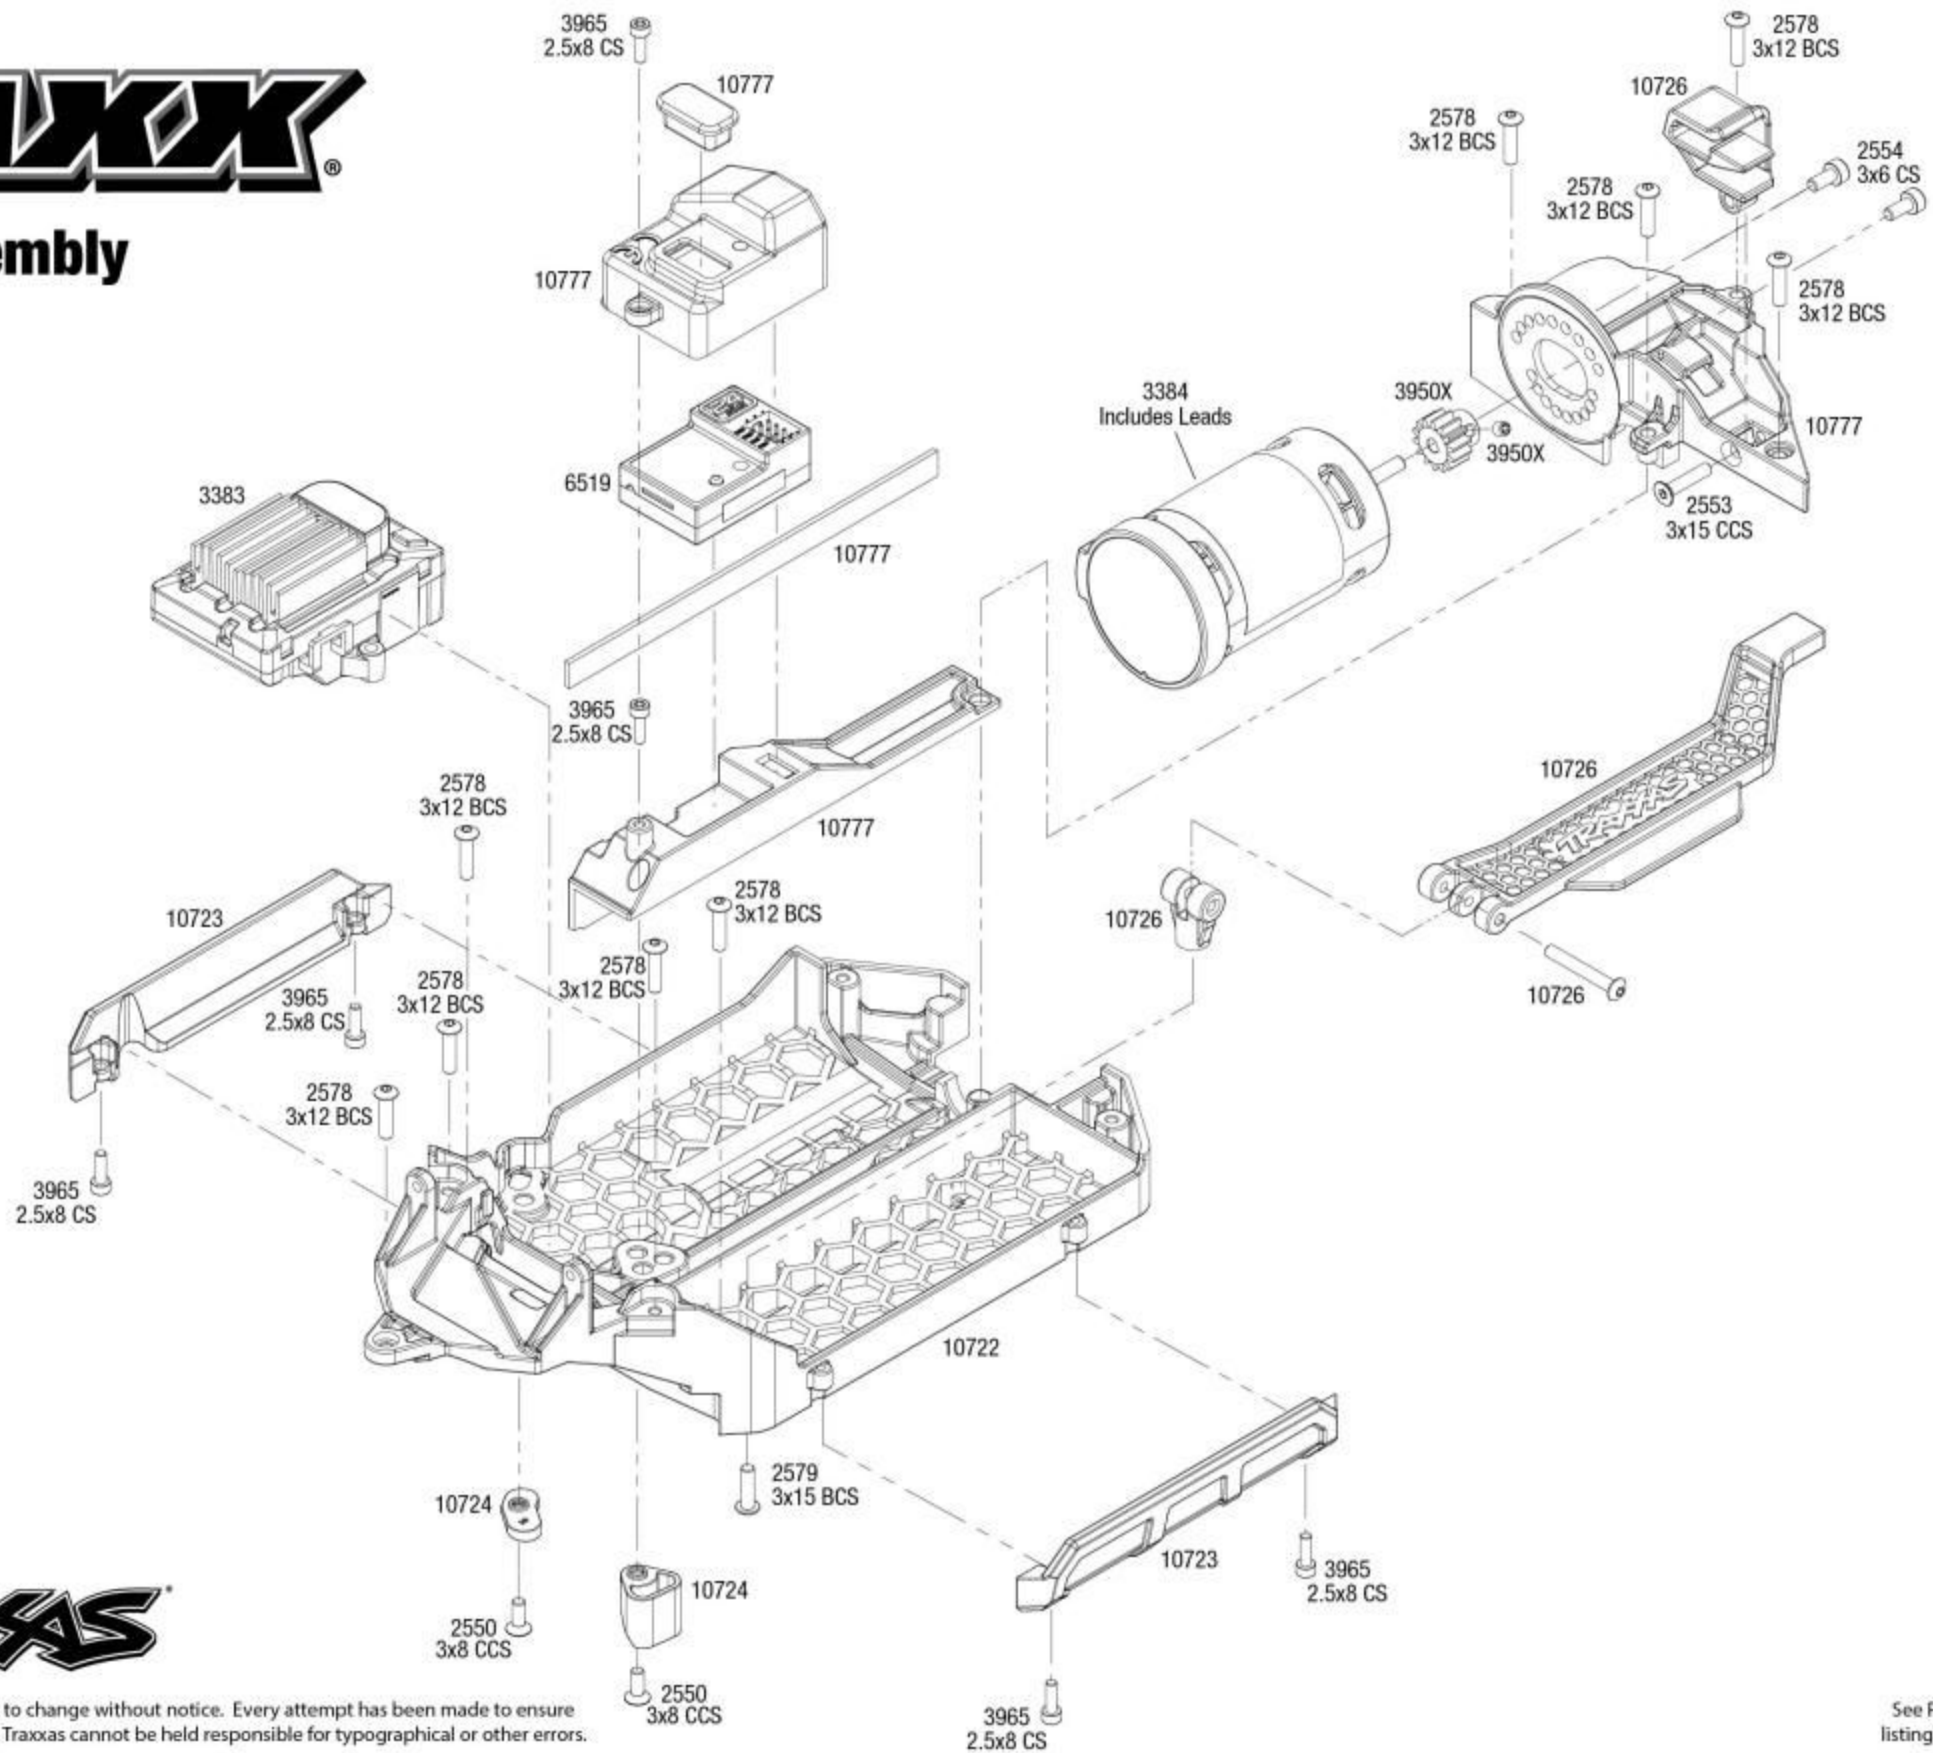

Body Assembly

Completed Assembly (view from top)

Completed Assembly (view from bottom)

MINI MAXX

Chassis Assembly

Specifications on this page are subject to change without notice. Every attempt has been made to ensure the accuracy of this drawing; however, Traxxas cannot be held responsible for typographical or other errors.

REV 241007-R03

See Parts List for a complete listing of optional accessories.

Modular Assembly

MINI MAXX

Rear Assembly

Specifications on this page are subject to change without notice. Every attempt has been made to ensure the accuracy of this drawing; however, Traxxas cannot be held responsible for typographical or other errors.

REV 241007-R03

See Parts List for a complete listing of optional accessories.