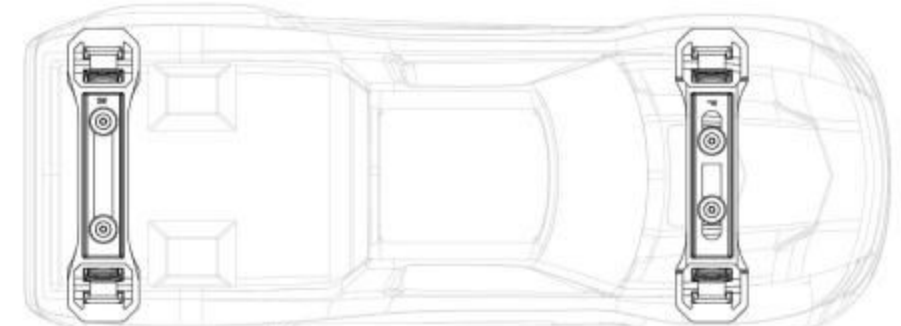

Body Assembly

Completed Assembly (view from top)

Completed Assembly (view from bottom)

MINI MAXX

Chassis Assembly

Specifications on this page are subject to change without notice. Every attempt has been made to ensure the accuracy of this drawing; however, Traxxas cannot be held responsible for typographical or other errors.

REV 241007-R03

See Parts List for a complete listing of optional accessories.

Modular Assembly

MINI MAXX

Rear Assembly

Specifications on this page are subject to change without notice. Every attempt has been made to ensure the accuracy of this drawing; however, Traxxas cannot be held responsible for typographical or other errors.