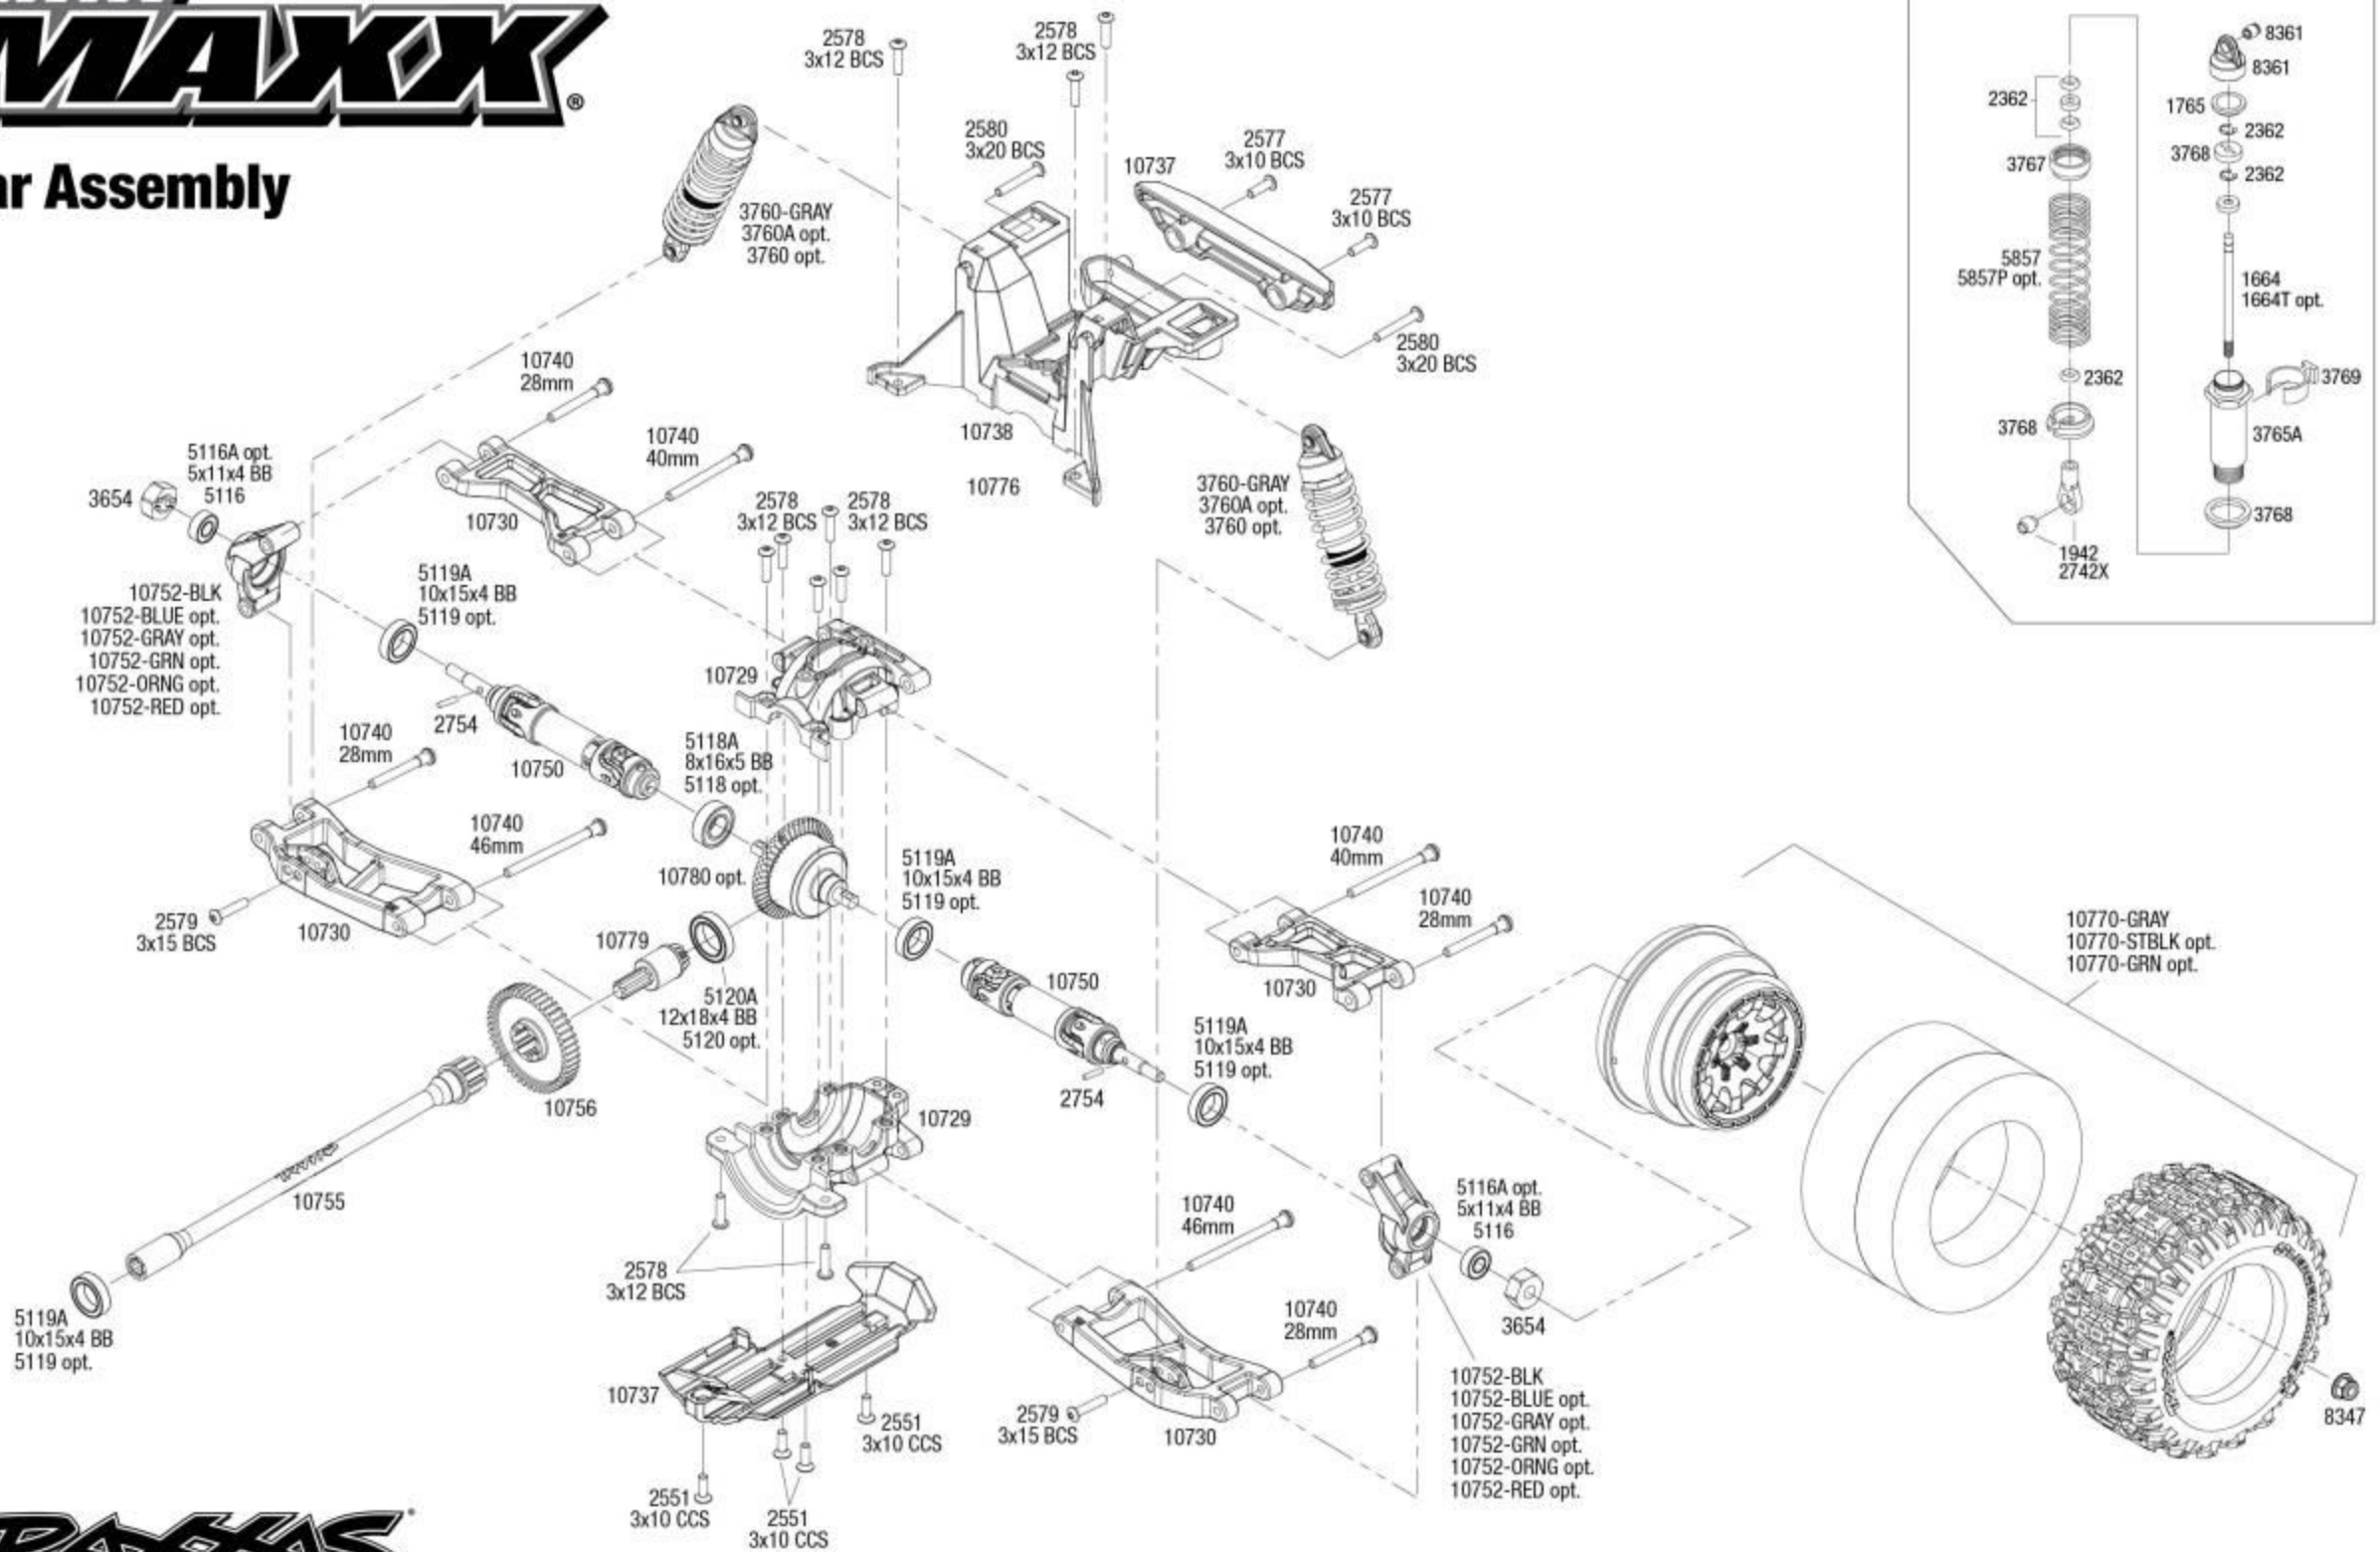

Body Assembly

Completed Assembly (view from top)

Completed Assembly (view from bottom)

MINI MAXX

Chassis Assembly

Specifications on this page are subject to change without notice. Every attempt has been made to ensure the accuracy of this drawing; however, Traxxas cannot be held responsible for typographical or other errors.

REV 241007-R03

See Parts List for a complete listing of optional accessories.

Modular Assembly

MINI MAXX

Rear Assembly

Specifications on this page are subject to change without notice. Every attempt has been made to ensure the accuracy of this drawing; however, Traxxas cannot be held responsible for typographical or other errors.

REV 241007-R03

See Parts List for a complete listing of optional accessories.