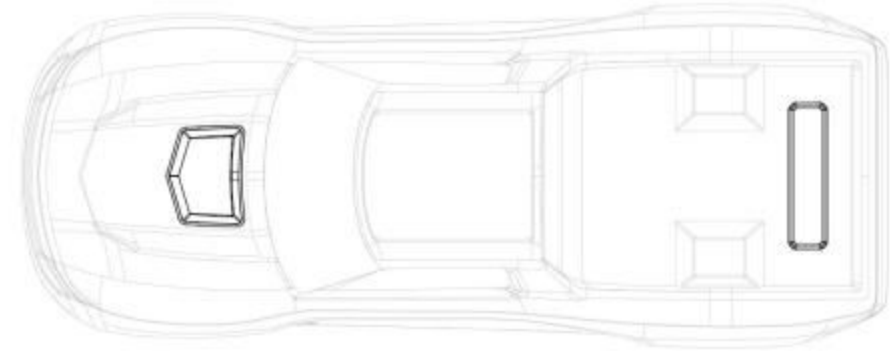

Body Assembly

Completed Assembly (view from top)

Completed Assembly (view from bottom)

MINI MAXX

Chassis Assembly

Specifications on this page are subject to change without notice. Every attempt has been made to ensure the accuracy of this drawing; however, Traxxas cannot be held responsible for typographical or other errors.

REV 241007-R03

See Parts List for a complete listing of optional accessories.

Modular Assembly

MINI MAXX

Rear Assembly

Specifications on this page are subject to change without notice. Every attempt has been made to ensure the accuracy of this drawing; however, Traxxas cannot be held responsible for typographical or other errors.