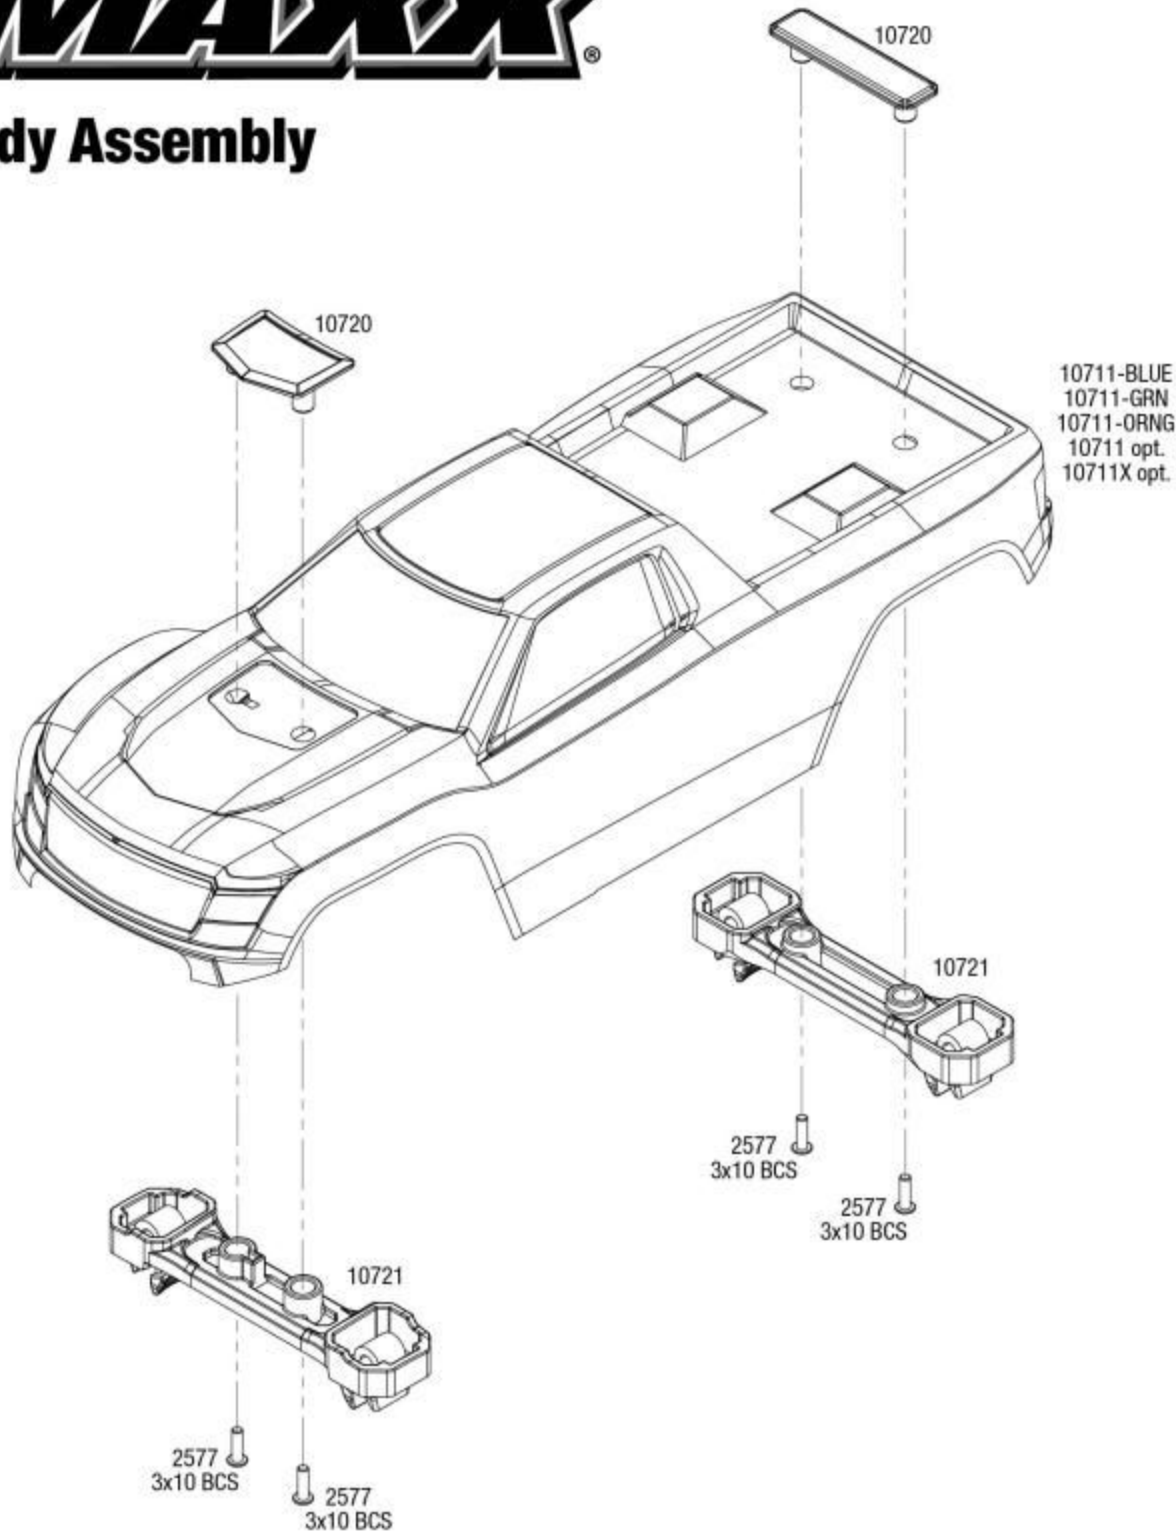

Body Assembly

Completed Assembly (view from top)

Completed Assembly (view from bottom)

MINI MAXX

Chassis Assembly

Specifications on this page are subject to change without notice. Every attempt has been made to ensure the accuracy of this drawing; however, Traxxas cannot be held responsible for typographical or other errors.

REV 241007-R03

See Parts List for a complete listing of optional accessories.

Modular Assembly

MINI MAXX

Rear Assembly

Specifications on this page are subject to change without notice. Every attempt has been made to ensure the accuracy of this drawing; however, Traxxas cannot be held responsible for typographical or other errors.