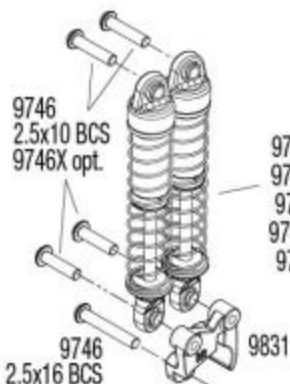

TRAXXAS

9746
2.5x0.45 NL
5158
9746X opt.

9867

9746
2.5x10 BCS
9746X opt.

9764
9764-BLUE opt.
9764-GRAY opt.
9764-GRN opt.
9764-ORNG opt.
9764-RED opt.

9831

9746
2.5x16 BCS
9746X opt.

9750
9750A opt.
9750X opt.

9745
3.5x7x2.5 SLB
9745X opt.

9831

9746
2.5x16 BCS
9746X opt.

9741

9744

9745
4x8x3 SLB
9745X opt.

9746X opt.

9746
1.6x12 BCS
(self-tapping)
9746X opt.