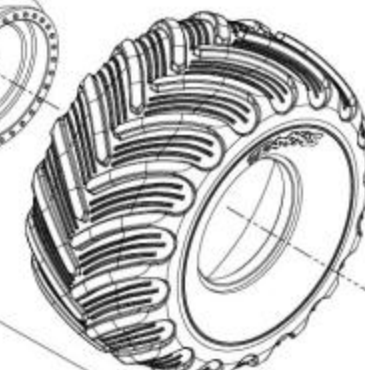

9855

9746

2.5x14 BCS

9746X opt.

9842

9746

2.5x14 BCS

9746X opt.

9867

9746
2.5x0.45 NL
5158
9746X opt.

REV 240304-R00

See Parts List for a complete listing of optional accessories.

Specifications on this page are subject to change without notice. Every attempt has been made to ensure the accuracy of this drawing; however, Traxxas cannot be held responsible for typographical or other errors.