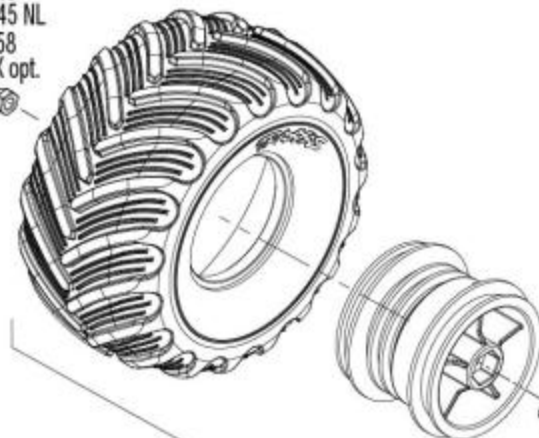

TRAXXAS

9746
2.5x0.45 NL
5158
9746X opt.

9867

9746
2.5x10 BCS
9746X opt.

9764
9764-BLUE opt.
9764-GRAY opt.
9764-GRN opt.
9764-ORNG opt.
9764-RED opt.

9831

9746
2.5x16 BCS
9746X opt.

9750
9750A opt.
9750X opt.

9745
3.5x7x2.5 SLB
9745X opt.

9831

9746
2.5x16 BCS
9746X opt.

9741

9744

9745
4x8x3 SLB
9745X opt.

9746X opt.

9746
1.6x12 BCS
(self-tapping)
9746X opt.